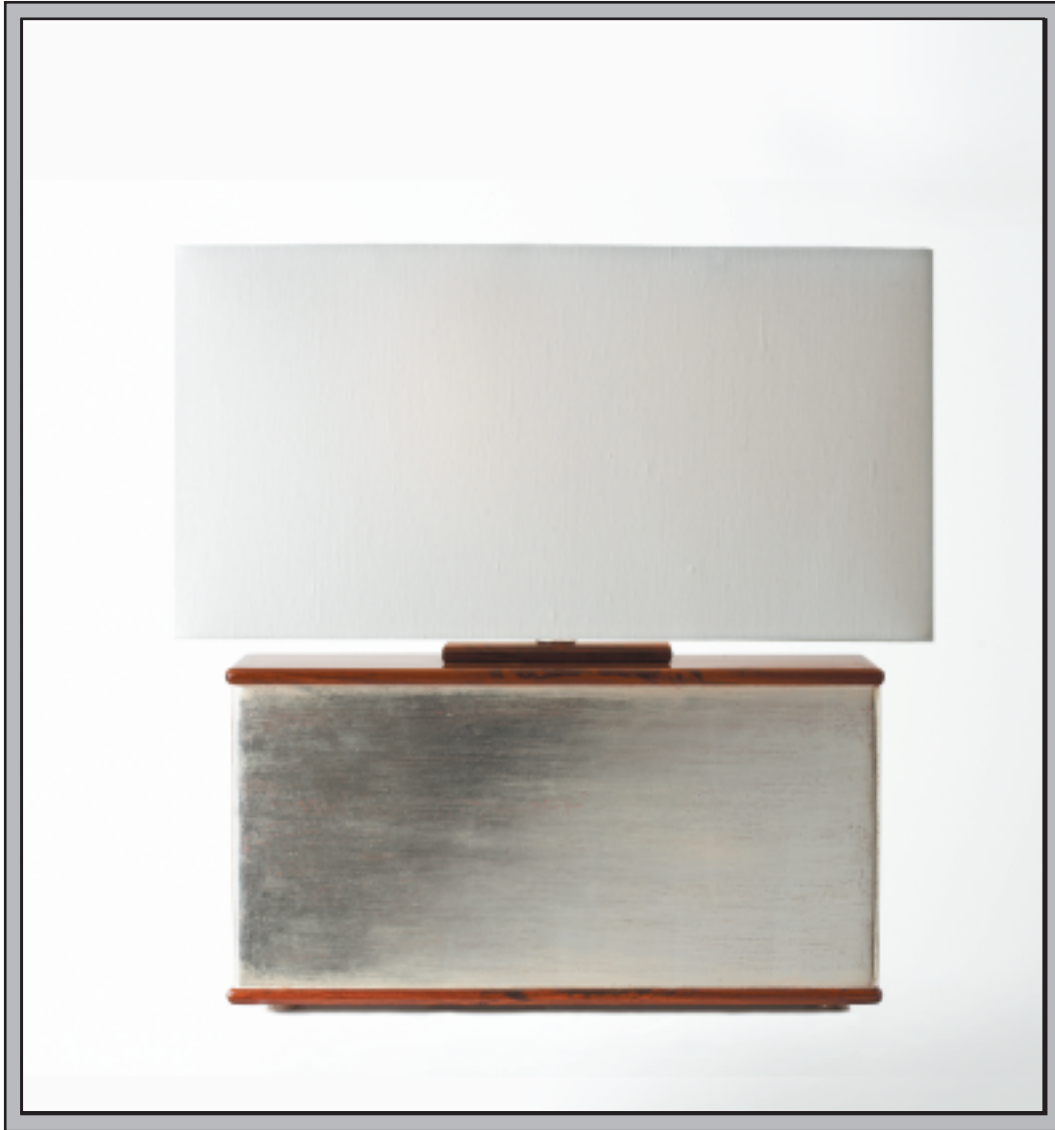

PETER ALEXANDER LIGHTING

#08A – SHANGHAI TABLE LAMP

Height (with Shade): 20"

Base: 17-1/4"w x 6"d

Rosewood / 12K White Gold Leaf

#08S – SHANGHAI TABLE LAMP SHADE WITH DIFFUSER

19-1/2"w x 8-1/2"d x 10"H

Tan or White Linen